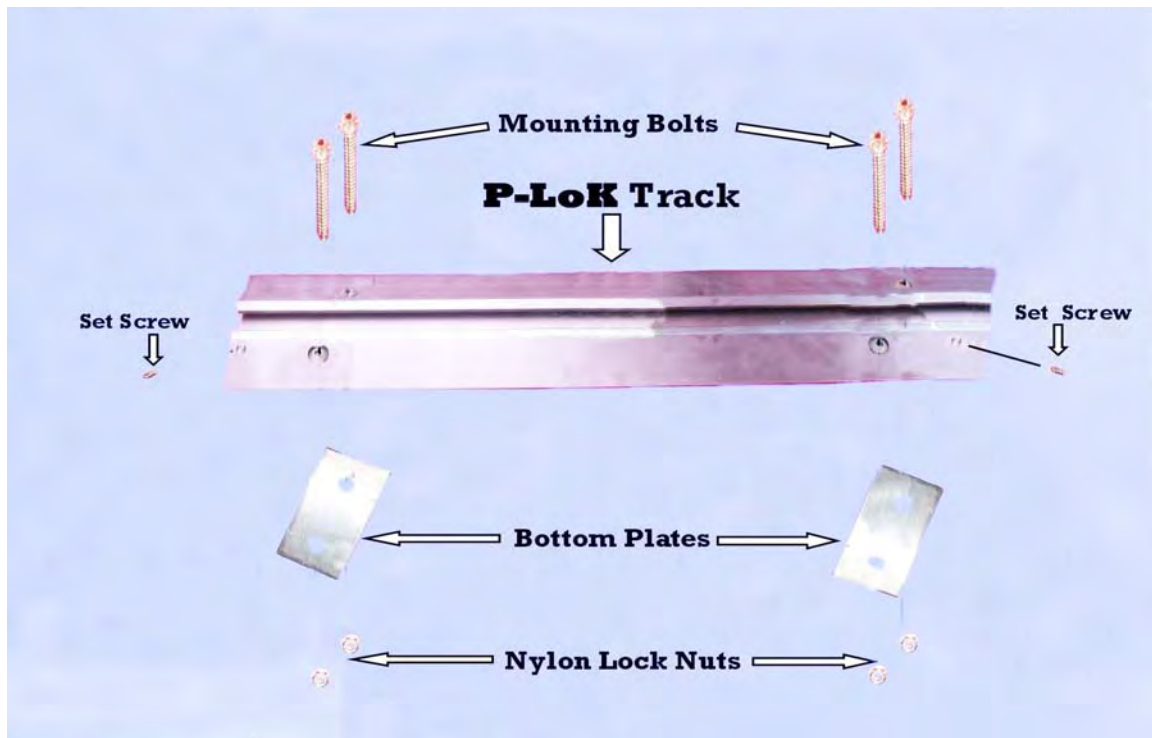

# TRACK PARTS LIST

(Retail Pricing)

PART NUMBER	DESCRIPTION	SIZE	UNITS USED	PRICE PER UNIT (\$)
P-LoK-05-T-01	<b>P-LOK™</b> Track	21.0"	1	40.75
P-LoK-05-T-02	Track Set Screw	1/4"- 20 x 1/4"	2	.38
P-LoK-05-T-03	Track Mounting Bolt	2.0" – 3/8" x 11	4	1.69
P-LoK-05-T-04	Track Lock Nut	3/8"-16 x 1 1/2"	4	.32
P-LoK-05-T-05	Track Bottom Plate	N/A	2	5.07
P-LoK-05-T-06	Track Spacer (not shown)	1/4" – 3/8"	4	.42

P-LoK-05-T-07	Custom <b>P-LOK™</b> Track	6.0" – 150.0"	1	2.09 per INCH
---------------	----------------------------	---------------	---	---------------

**Note: Additional \$ 4.34 per foot (12") of track for Hard Anodizing (Gray/Black). All custom tracks include one quick insert slot every 48". Allow 3-6 weeks for all custom track orders. (All Aluminum parts come anodized "clear" if Hard Anodizing is not ordered)**

# BAR PARTS LIST

(Retail Pricing)

PART NUMBER	DESCRIPTION	SIZE	UNITS USED	PRICE PER UNIT (\$)
P-LoK-05-B-01	<b>P-LOK™ Bar</b>	10 1/2"	2	39.94
P-LoK-05-B-02	Latching Mechanism Spring	1 3/16" x 5/16"	2	1.05
P-LoK-05-B-03	Latching Mechanism Ratchet Rod	2 1/4" x 1/4"	2	4.73
P-LoK-05-B-04	Latching Mechanism Set Screw	#6-32" x 5/8"	2	.34
P-LoK-05-B-05	Detent Ring Pin	1/4" x 1 3/4"	2	1.58

# ROD & CASE PARTS LIST

(Retail Pricing)

PART NUMBER	DESCRIPTION	SIZE	UNITS USED	PRICE PER UNIT (\$)
P-LoK-05-R-01	<b>P-LOK™</b> Rod	8 1/4"	2	33.75

P-LoK-05-R-02	Custom <b>P-LOK™</b> Rod	4 1/4" – 12 1/4"	2	29.25 – 38.25
---------------	--------------------------	------------------	---	---------------