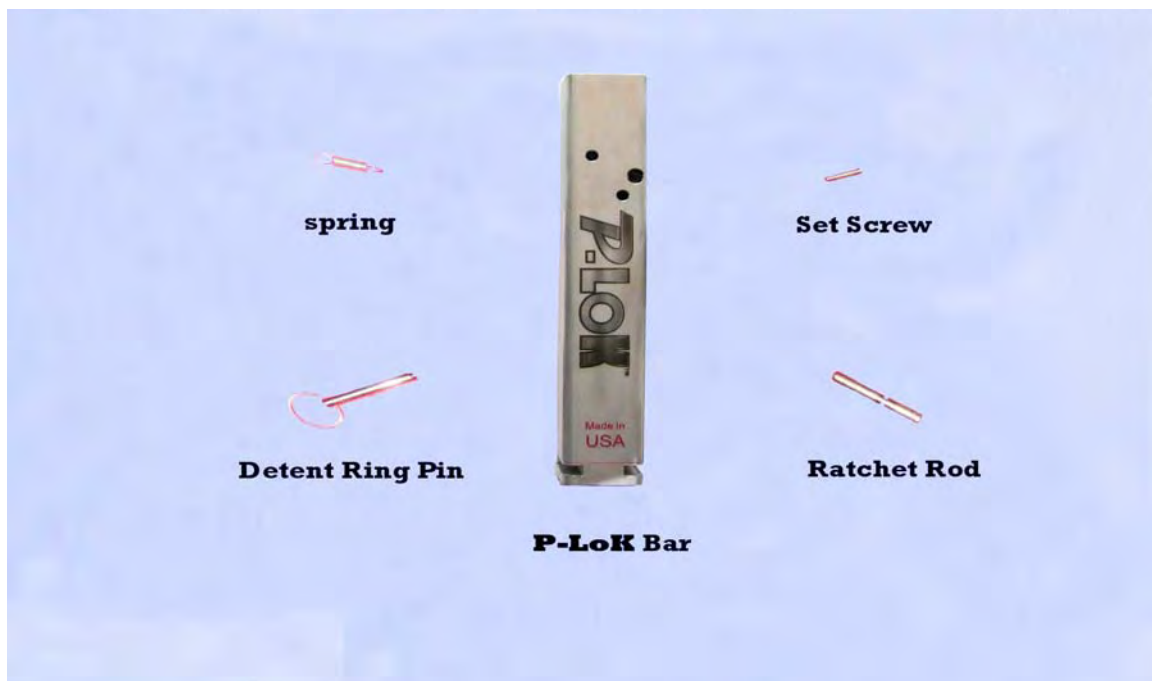

BAR PARTS LIST

(Retail Pricing)

PART NUMBER	DESCRIPTION	SIZE	UNITS USED	PRICE PER UNIT ($)
P-LoK-05-B-01	P-LOK™ Bar	10 1/2"	2	39.94
P-LoK-05-B-02	Latching Mechanism Spring	1 3/16" x 5/16"	2	1.05
P-LoK-05-B-03	Latching Mechanism Ratchet Rod	2 1/4" x 1/4"	2	4.73
P-LoK-05-B-04	Latching Mechanism Set Screw	#6-32" x 5/8"	2	.34
P-LoK-05-B-05	Detent Ring Pin	1/4" x 1 3/4"	2	1.58

P-LoK-05-B-06	Custom P-LOK™ Bar	6.5" – 16.5"	2	3.85 per Inch

**Note: Additional $ 6.75 per bar for Hard Anodizing (Gray/Black).
Allow 3-6 weeks for all custom bar orders. (All Aluminum parts come anodized “clear” if Hard Anodizing is not ordered)**